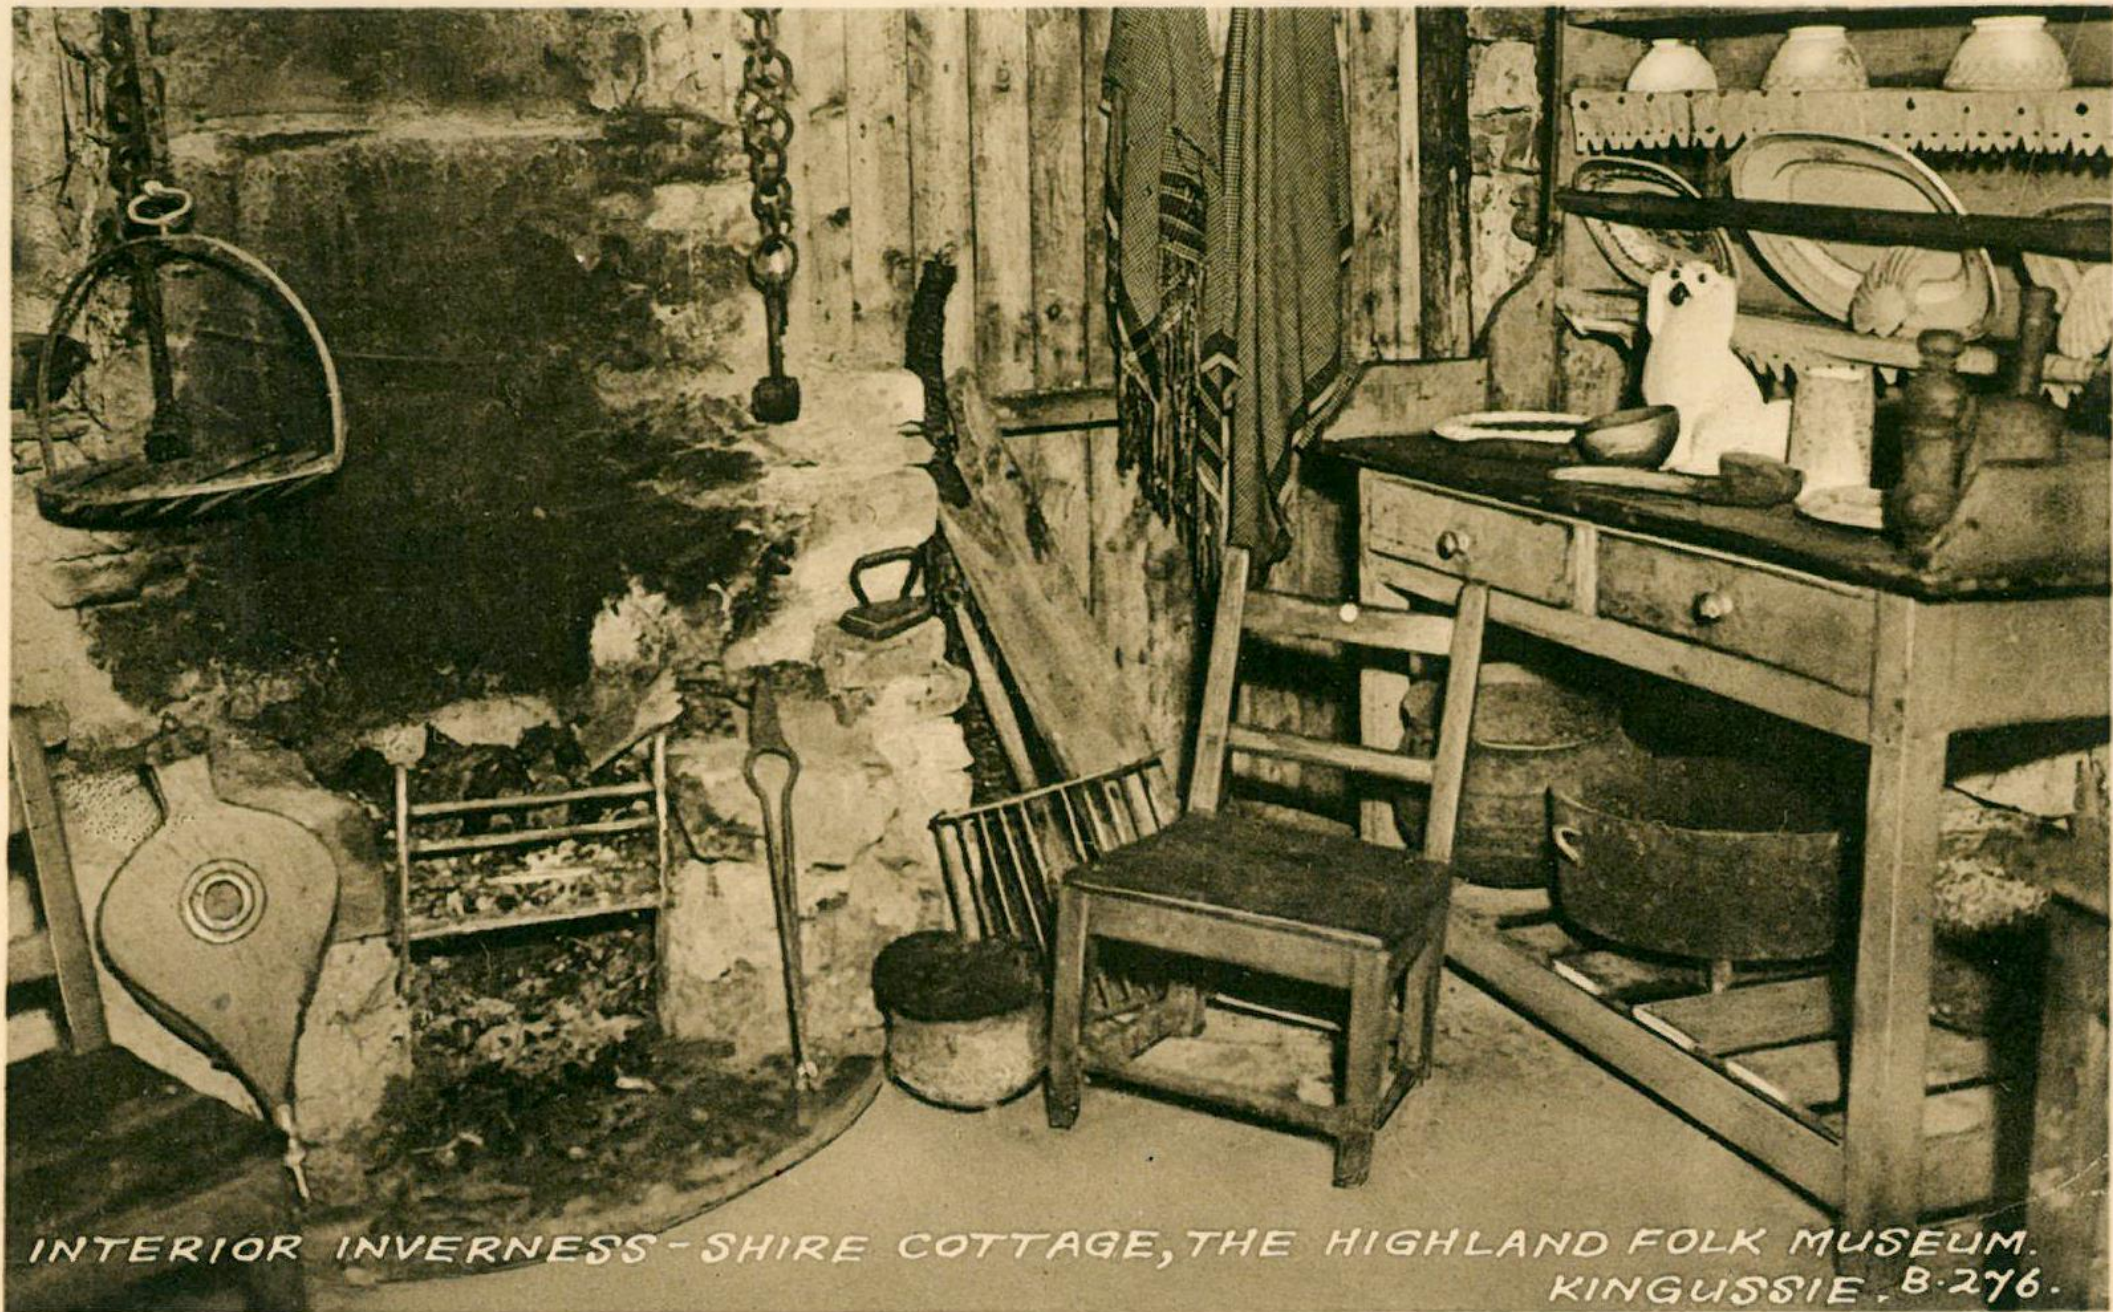

*ambaile*  
highland history

INSIDE - ERISKAY ISLAND HOUSE, S

INTERIOR INVERNESS-SHIRE COTTAGE, THE HIGHLAND FOLK MUSEUM.  
KINGUSSIE. B.276.

Image: Michael Fortune/folklore.ie, Sept. 2021

Image: Michael Fortune/The Irish Dresser Project (2015)